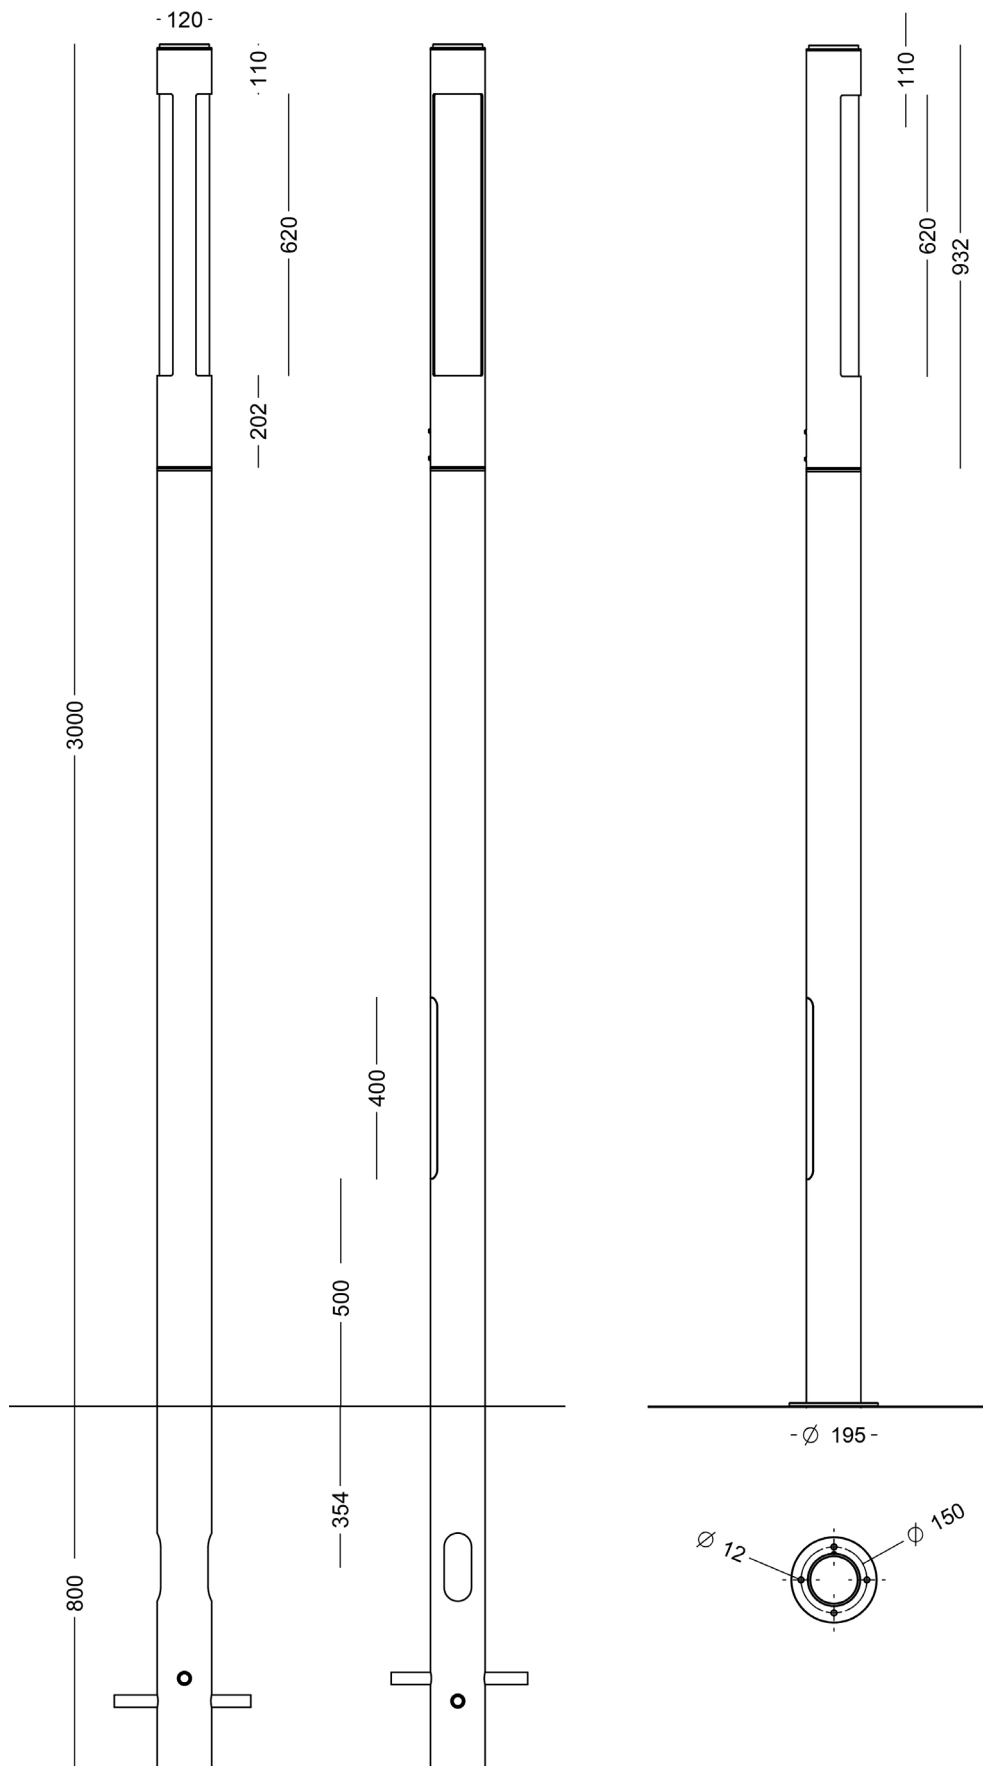

Dua High

Design: Juul | Frost Architects

Find our sales partner in your country under Contacts at www.focus-lighting.dk

FOCUS-LIGHTING