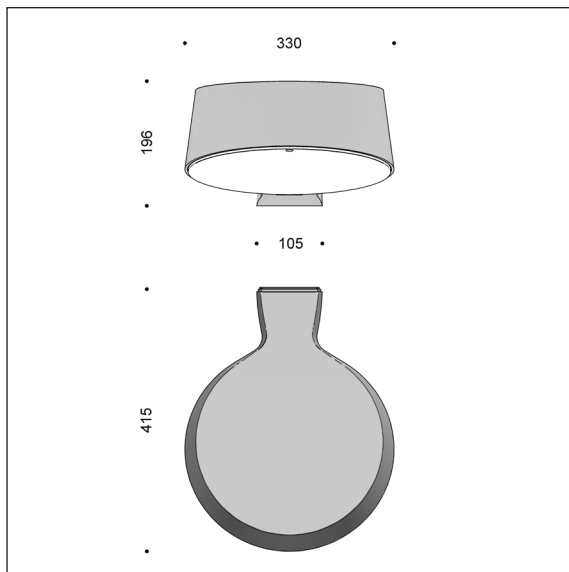

Besides the traditional wall mounting **NYX 330 wall** can be mounted on customized pole types.

Egtved Gas Compressor Station, architects: C.F. Møller

Find our sales partner in your country under Contacts at [www.focus-lighting.dk](http://www.focus-lighting.dk)

## LED and driver specification:

LED type: Comfort  
 Service life: min 120,000 hours at ta max 25°, L80B10  
 Temperature range: -30 to +35° C  
 Colour temperature: 2700, 3000, or 4000 Kelvin  
 Colour rendering: min 70 Ra, typically 75 Ra, 80 Ra optional  
 Colour accuracy: 5 Steps SDCM  
 Luminous flux:  
 2700 K: 1150-2750 lm, CLO  
 3000 K: 1200-3200 lm, CLO  
 4000 K: 1270-3400 lm, CLO  
 Output ratio: 74 per cent

## Luminaire specification:

Material: Cast aluminium  
 Coating: Graphite grey: YW355F  
 Silver grey: Y2370I  
 Black: RAL 9005 or Noir 900 Sablé SN351F  
 Corten brown: YX355F  
 Screen: Polycarbonate, clear or opal white  
 Mounting: On wall or special pole, double cable entry  
 Option for base for visible installation  
 Connection: 5 x 2.5 mm<sup>2</sup> into terminal block  
 Classification: IP65, class I, class II optional  
 Corrosion class: C4  
 Impact resistance: IK10  
 Weight: 8 kg